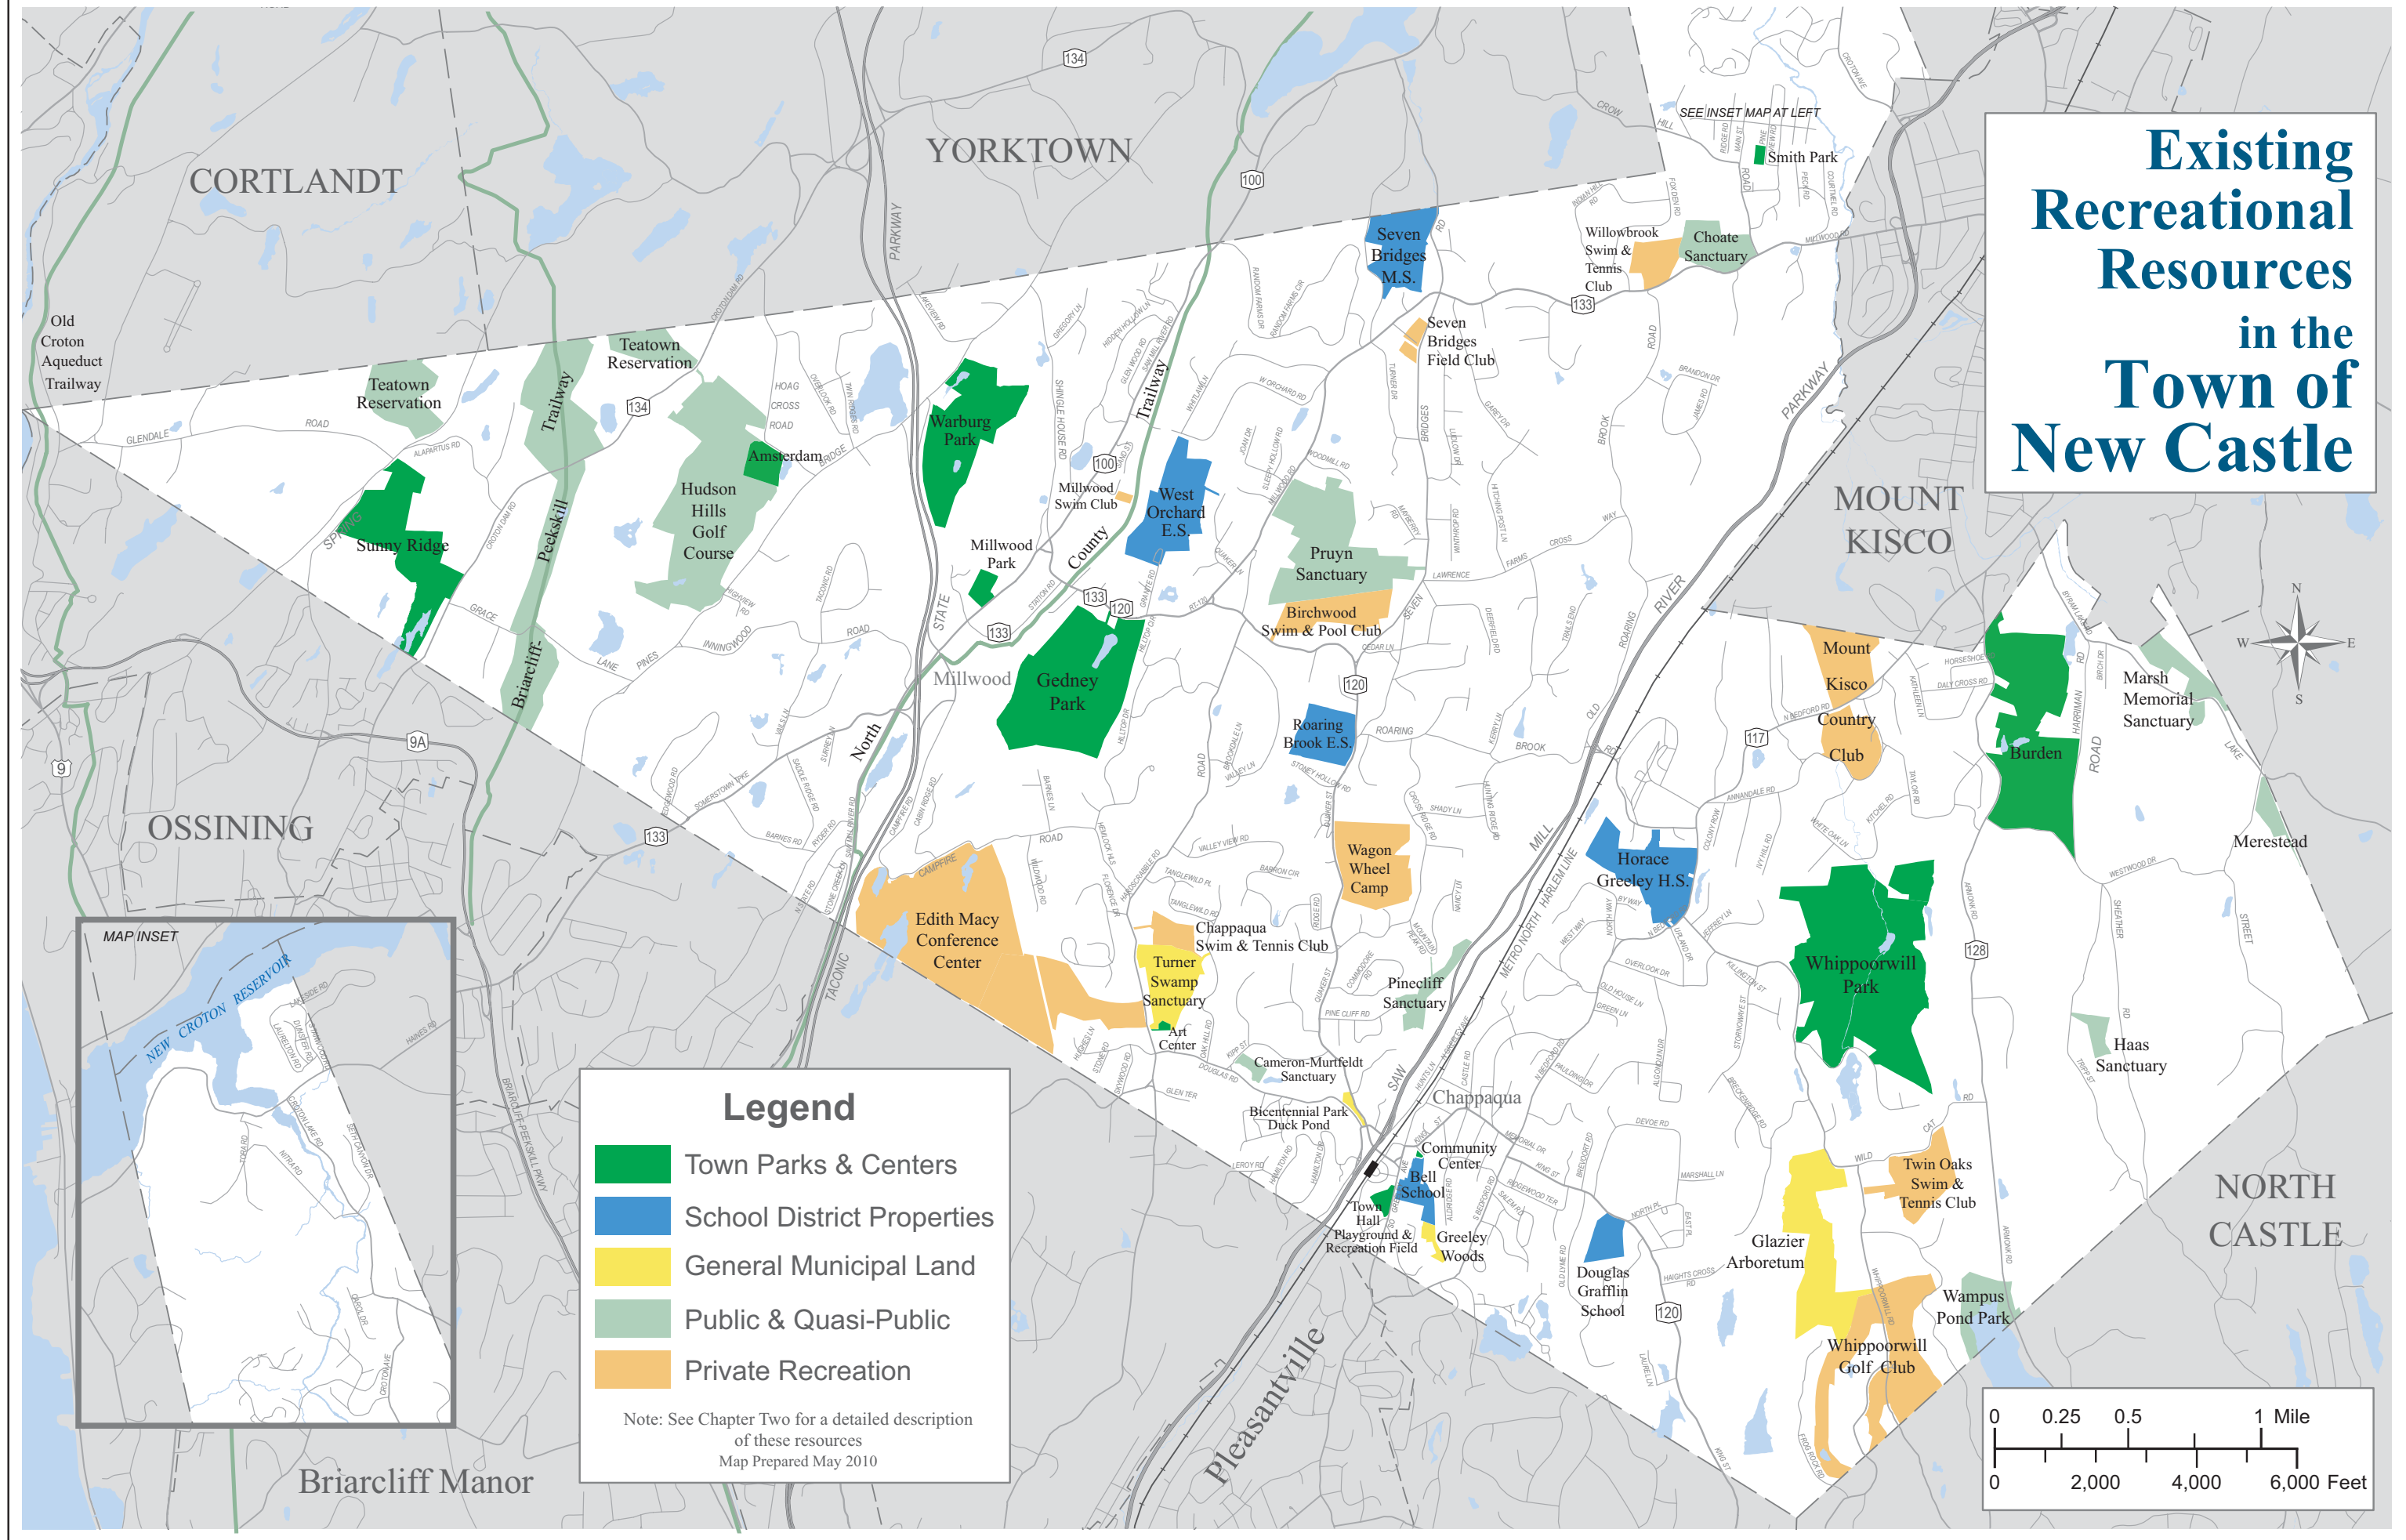

Existing Recreational Resources in the Town of New Castle

Legend

- Town Parks & Centers
- School District Properties
- General Municipal Land
- Public & Quasi-Public
- Private Recreation

Note: See Chapter Two for a detailed description of these resources
Map Prepared May 2010